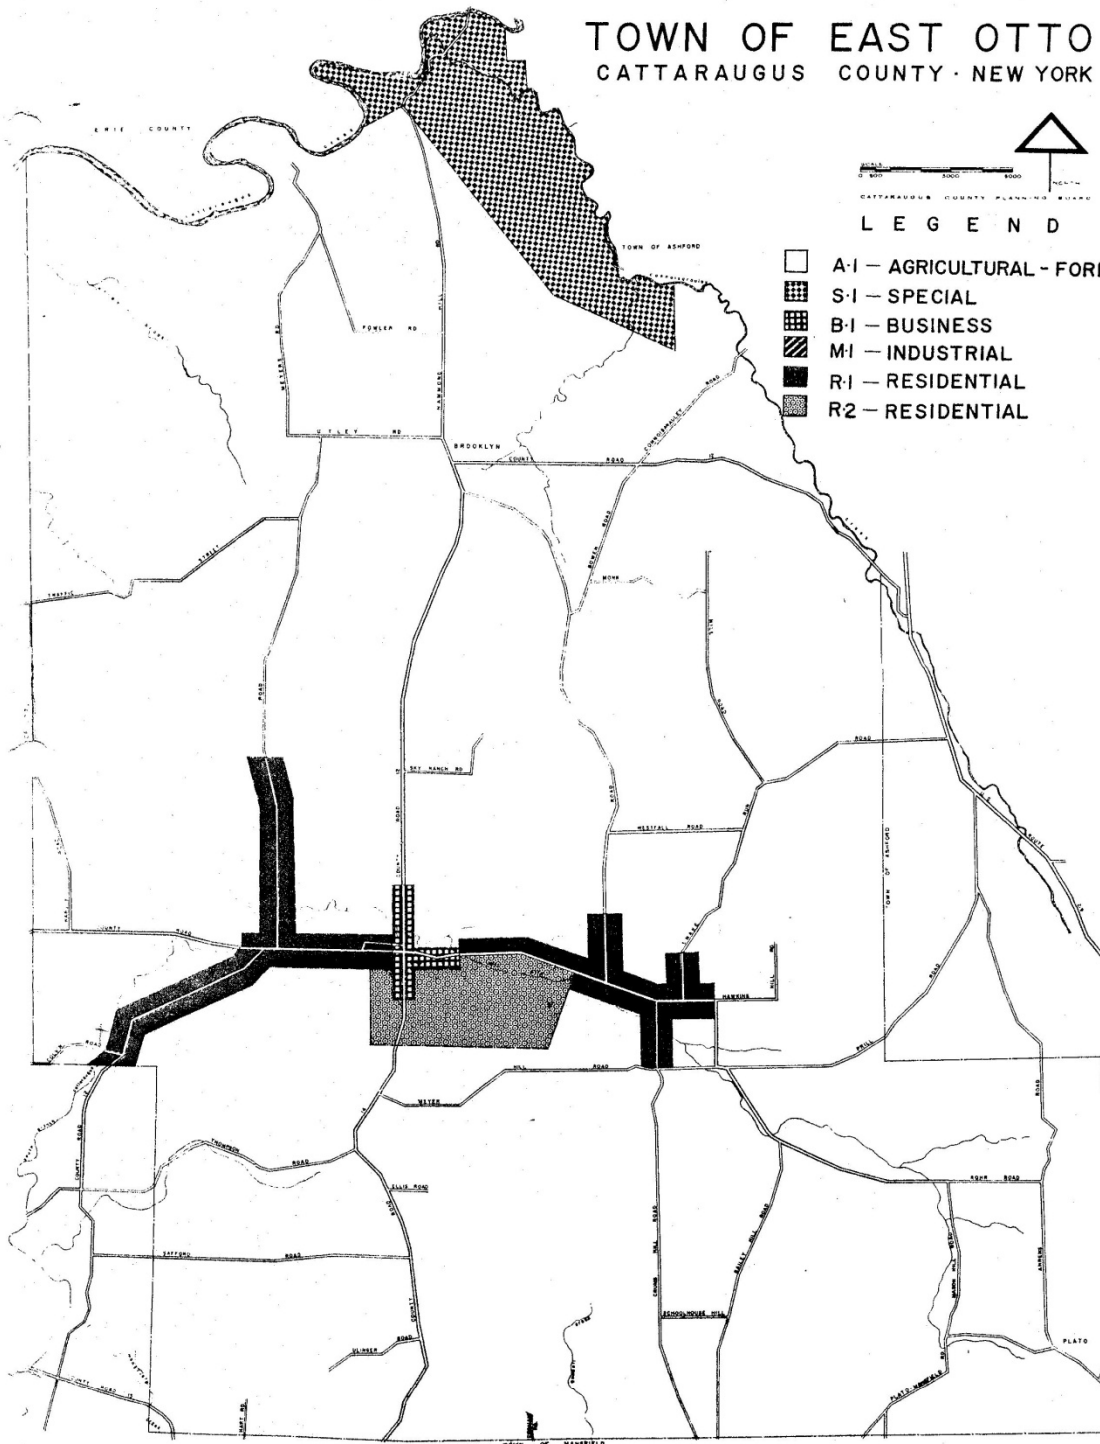

TOWN OF EAST OTTO

CATTARAUGUS COUNTY · NEW YORK

ZONING DISTRICT MAP